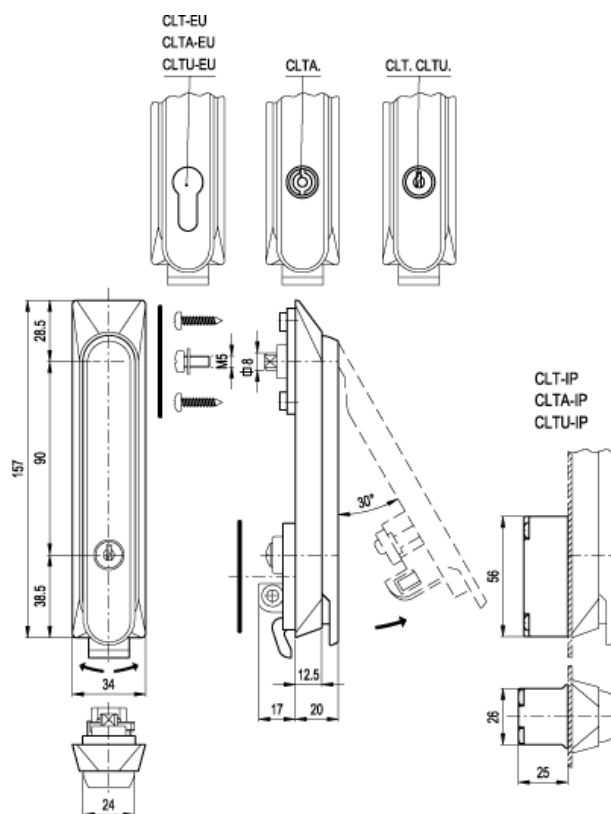

Article number: 2310421167
Description: E+G Lock with handle
CLTU.160-IP

Measures

g = 160
Type = CLTU.160-IP